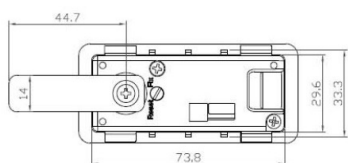

PRODUCT SHEET

Description:

Combi. Cam Lock M237,4-Digit,RH,180DG,Ext.Cam Pin,"Public or Privat", Setting By Switch Button, w/Master Key & Decoding, Function, Black ABS Housing, Zamak Cylinder, Straight Cam, No. 7, CE:45mm, Master Key Code D001

Item number:

14.08.600-5

Units	Box	Carton	HS Code	Barcode
Pcs.	25	50	8301300000	
				5704866468244

Panel thickness: 1mm

drilling template for metal panel:

Right hand

Left hand

SISO A/S